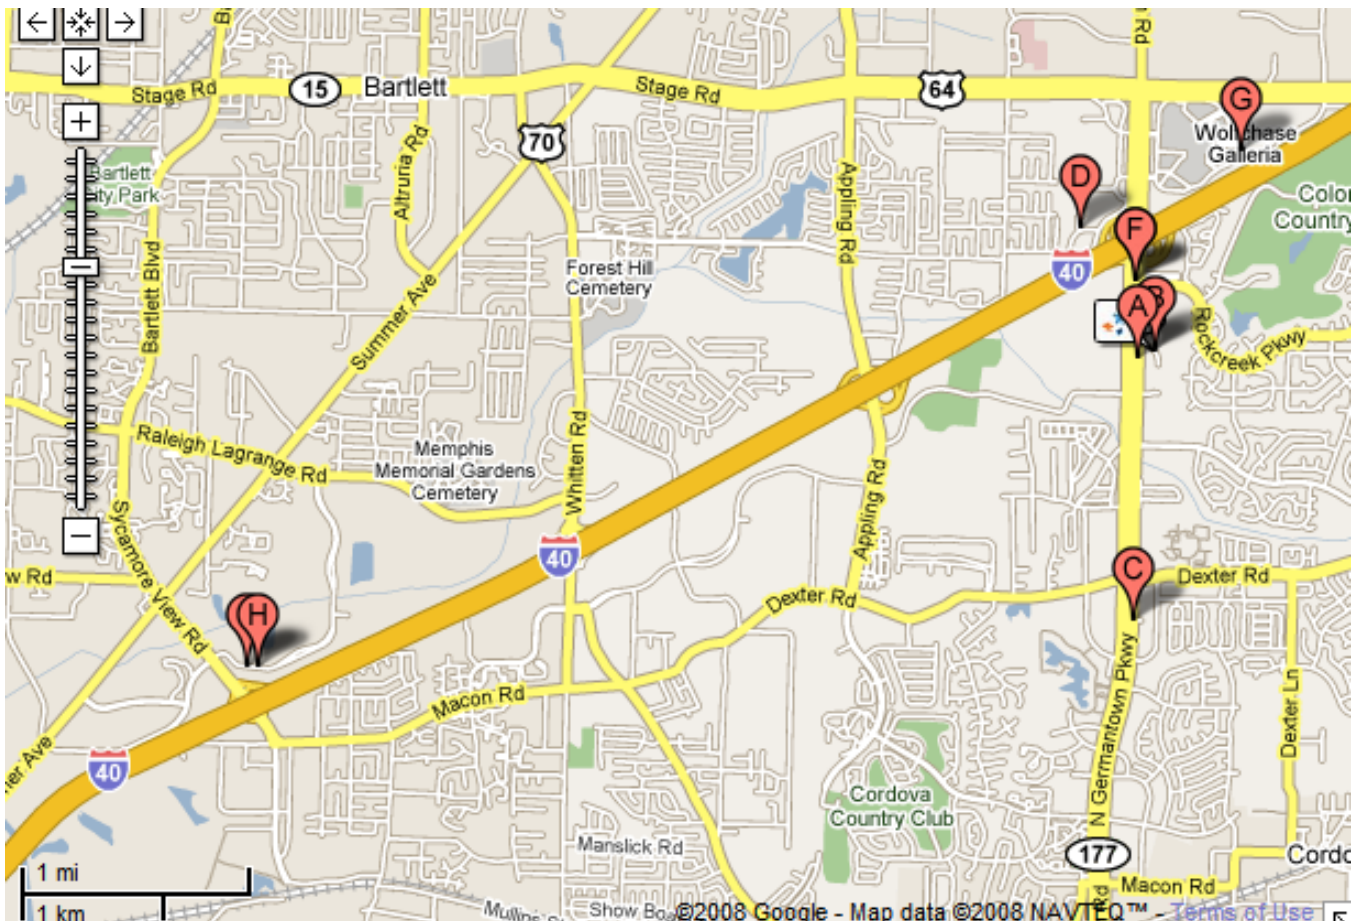

## Hotels and Motels in the Cordova – Wolfchase Area

- A. [Wingate Inn Memphis](#) (mention LIA for discounted rate)  
2270 N Germantown Parkway,  
Memphis, TN 38016  
(901) 386-1110
- B. [Quality Suites](#)  
8166 Varnavas Dr.  
Cordova, TN 38016  
(901) 386-3311
- D. [AmeriSuites](#)  
7905 Giacosa Place  
Memphis, TN 38133  
(901) 371-0010
- F. [Microtel Inn and Suites \(Wolfchase Galleria\)](#)  
2423 N. Germantown Parkway  
Cordova, TN 38018  
(800) 771-7171
- G. [Springhill Suites – Galleria Mall](#)  
2800 New Brunswick Rd  
Bartlett, TN 38133  
(901) 380-9700
- H. [Memphis Plaza Hotel and Suites](#)  
6101 Shelby Oaks Dr.  
Memphis, TN 38134  
(901) 388-7050
- H. [Red Roof Inn](#) (good budget option)  
6065 Shelby Oaks Dr.  
Memphis, TN 38134  
(901) 372-5063
- F. [Comfort Suites](#)  
2427 N. Germantown Pkwy.  
Cordova, TN 38018  
(901) 213-3737

Directions from the Cordova – Wolfchase Area  
to Love in Action, 4780 Yale Road, Memphis, TN 38128

1. Take Highway I-40 W (Direction: Little Rock)
2. Take exit 8A north, State Hwy 14 (Austin Peay Highway)
3. Take a right on Yale Road (right after the Raleigh Springs Mall)
4. Love in Action will be on your left at 4780 Yale Road.
5. Parking is behind the facility, accessible from Arsenal Street, the east border of the property. (Take a left on Arsenal and another left into the parking lot.)

**ALTERNATE ROUTE** (shorter distance, but more traffic lights)

1. Head north from N Germantown Pkwy
2. Turn left at US-64 W
3. Bear left at Stage Rd
4. Turn right at Covington Pike
5. Turn left at Yale Rd
6. Arrive at 4780 Yale Rd