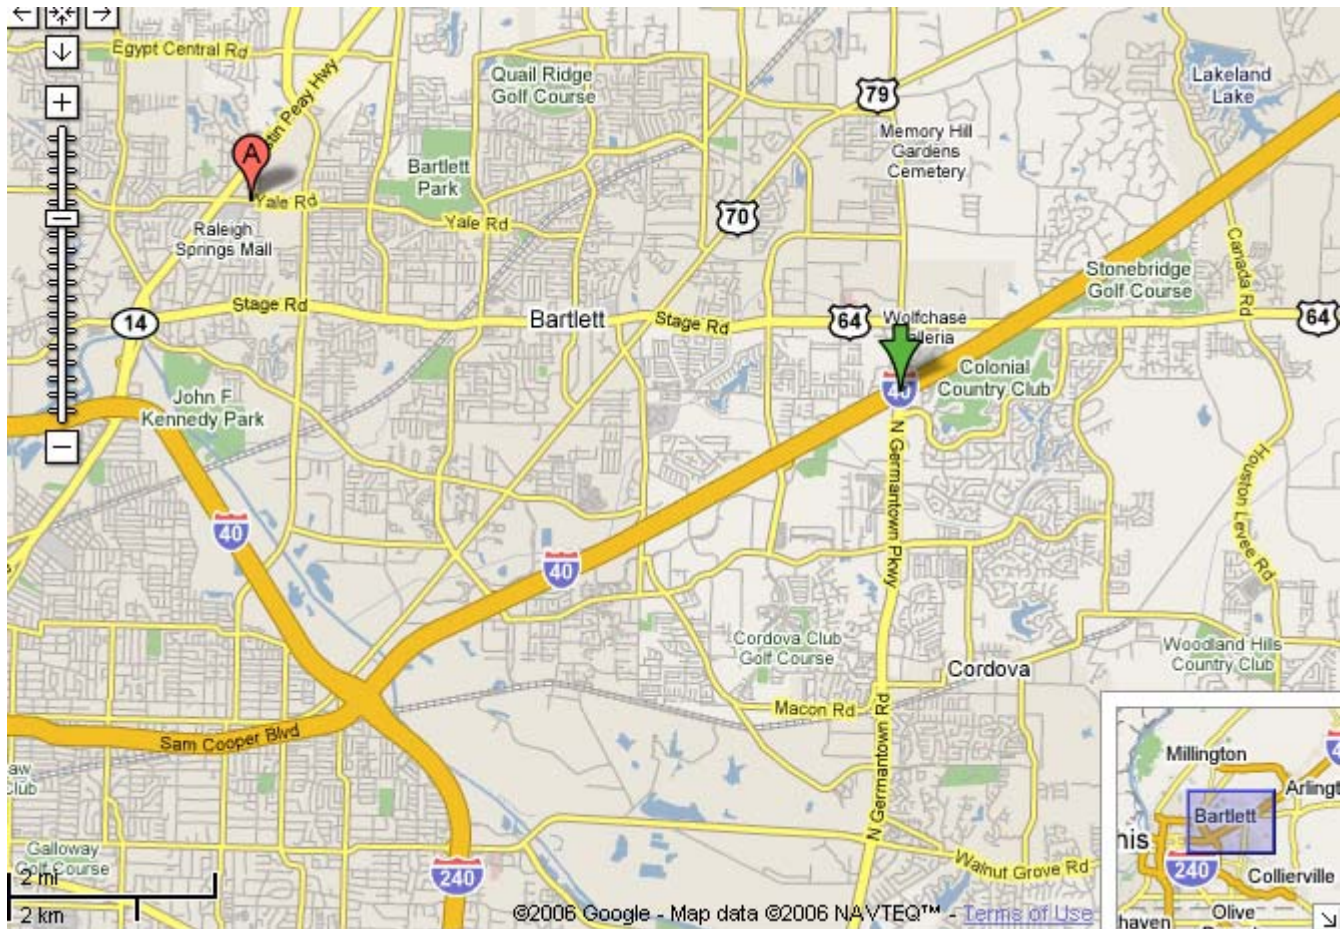

## Hotels and Motels in the Cordova – Wolfchase Area

- A. [Wingate Inn Memphis](#) (mention LIA for discounted rate)  
2270 N Germantown Parkway,  
Memphis, TN 38016  
(901) 386-1110
- B. [Quality Suites](#)  
8166 Varnavas Dr.  
Cordova, TN 38016  
(901) 386-3311
- D. [AmeriSuites](#)  
7905 Giacosa Place  
Memphis, TN 38133  
(901) 371-0010
- F. [Microtel Inn and Suites \(Wolfchase Galleria\)](#)  
2423 N. Germantown Parkway  
Cordova, TN 38018  
(800) 771-7171
- G. [Springhill Suites – Galleria Mall](#)  
2800 New Brunswick Rd  
Bartlett, TN 38133  
(901) 380-9700
- H. [Memphis Plaza Hotel and Suites](#)  
6101 Shelby Oaks Dr.  
Memphis, TN 38134  
(901) 388-7050
- H. [Red Roof Inn](#) (good budget option)  
6065 Shelby Oaks Dr.  
Memphis, TN 38134  
(901) 372-5063
- F. [Comfort Suites](#)  
2427 N. Germantown Pkwy.  
Cordova, TN 38018  
(901) 213-3737

Directions from the Cordova – Wolfchase Area  
to Love in Action, 4780 Yale Road, Memphis, TN 38128

1. Take Highway I-40 W (Direction: Little Rock)
2. Take exit 8A north, State Hwy 14 (Austin Peay Highway)
3. Take a right on Yale Road (right after the Raleigh Springs Mall)
4. Love in Action will be on your left at 4780 Yale Road.
5. Parking is behind the facility, accessible from Arsenal Street, the east border of the property. (Take a left on Arsenal and another left into the parking lot.)

**ALTERNATE ROUTE** (shorter distance, but more traffic lights)

1. Head north from N Germantown Pkwy
2. Turn left at US-64 W
3. Bear left at Stage Rd
4. Turn right at Covington Pike
5. Turn left at Yale Rd
6. Arrive at 4780 Yale Rd